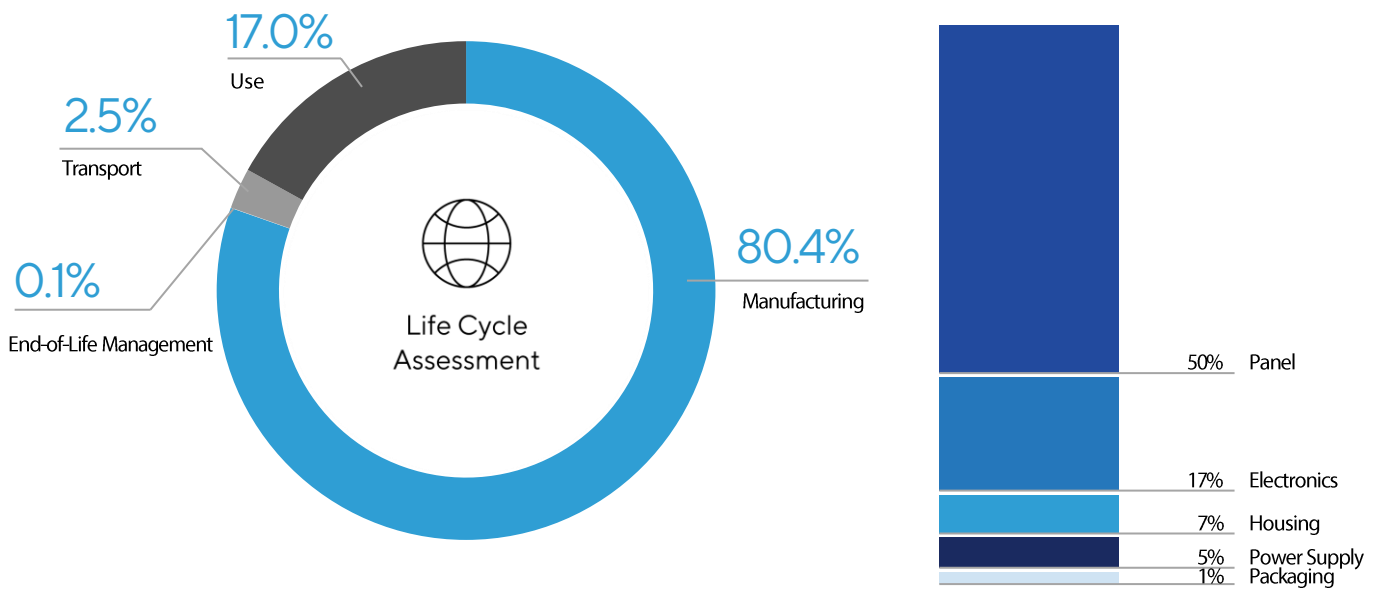

WHAT WE PRESENT

There are many variety factors including the device configuration influence the result of product carbon footprint. ASUS show the 5th and 95th percentile value and the means GHG result included standard deviation of carbon footprint estimate to reflect that uncertainty. For this product, the show the 5th and 95th percentile of carbon footprint estimate, 148 Kg CO₂e and 934 Kg CO₂e, and that estimate has a mean of 342 Kg CO₂e and standard deviation of 91 Kg CO₂e.

This product's estimated carbon footprint by Lifecycle:

About the data

Methodology

Estimated emissions are calculated using PAIA Notebook Tool Version 1.4.0, copyright by the ICT Benchmarkgin collaboration including the Massachusetts Institute of Technology's Material Systems Laboratory and partners. Results shownn here are subject to changed as the tool is updated.

Modular design:

90% materials and parts are easy to recycle and reuse in waste treatment plants

To see more
ASUS' sustainability effort